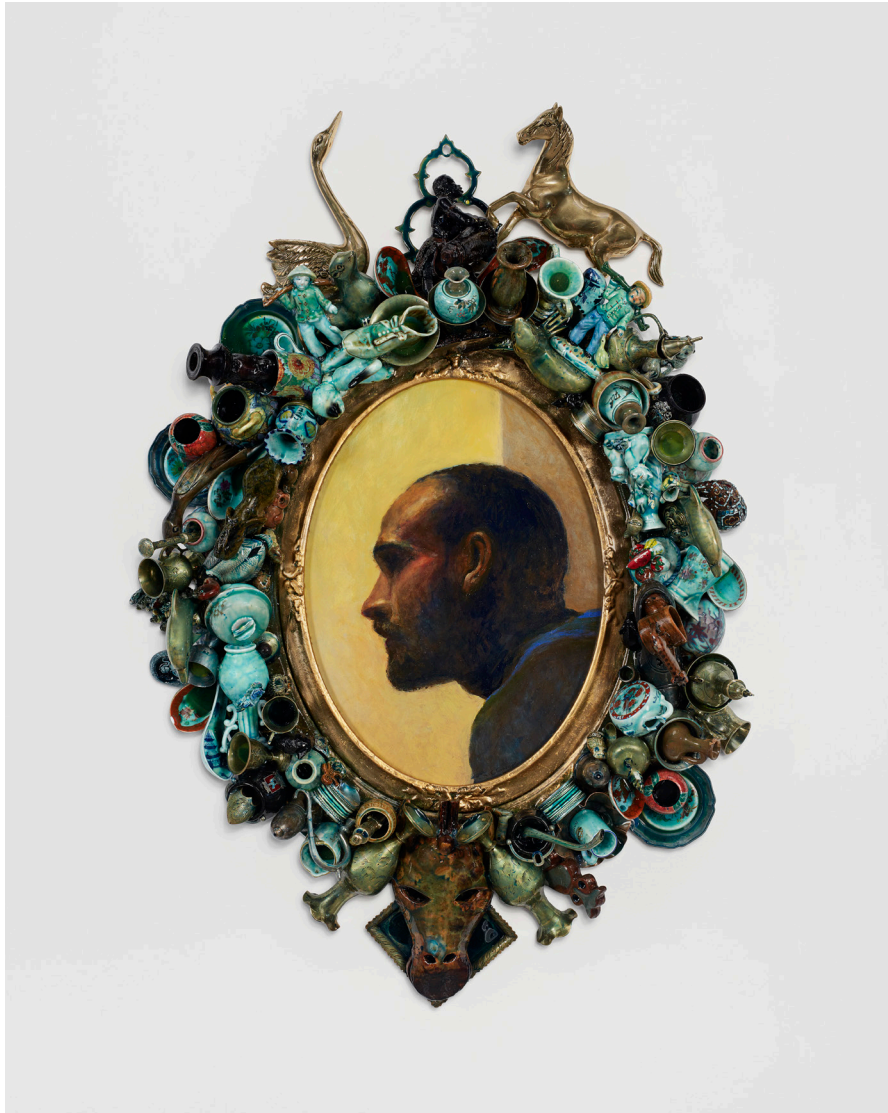

Mixed media sculpture: resin, found objects, imitation copper leaf, enamel paint and spray paint

90 x 78 x 77 cm & 102 x 75 x 74 cm

left: *herdenking III*, 2019
right top: *aspirations*, 2019
right bottom: *kreef*, 2019

graf blomme II, 2019

Mixed media sculpture: resin, found objects, imitation copper and goldleaf, enamel paint and spray paint, marble and brass.

134 x 49 x 52 cm

waterval, 2019
Mixed media relief sculpture: resin,
found objects, imitation copper leaf,
enamel paint and spray paint
135 x 66 x 10 cm

lepel & herdenking II, 2019

Mixed media sculpture: resin, found objects, imitation copper leaf, enamel paint and spray paint

105 x 30.5 x 15 cm & 50 x 52 x 48 cm

herdenking, 2019
Mixed media sculpture: resin,
found objects, imitation copper leaf,
enamel paint and spray paint
50 x 28 x 21 cm

emmanuel, 2019
Mixed media relief sculpture: resin,
found objects, imitation copper leaf,
enamel paint and spray paint
98.5 x 68.5 x 19 cm

ave Thandi, 2019

Mixed media sculpture with digital print on True Rag Silk: resin, found objects, enamel paint
size variable