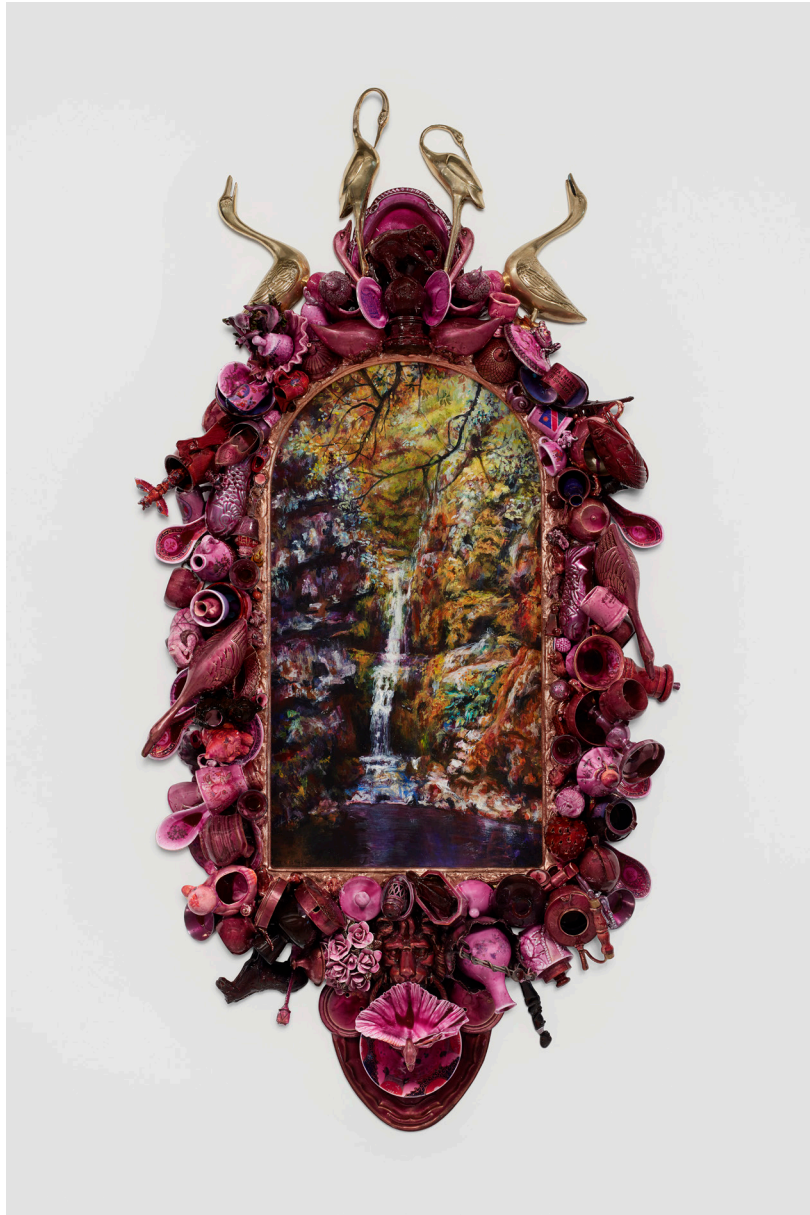

Mixed media sculpture: resin, found objects, imitation copper leaf, enamel paint and spray paint

90 x 78 x 77 cm & 102 x 75 x 74 cm

left: *herdenking III*, 2019
right top: *aspirations*, 2019
right bottom: *kreef*, 2019

Mixed media relief sculpture:
resin, found objects, imitation
copper leaf, enamel paint and
spray paint

36 Ø x 15 cm
50 x 30 x 13 cm
27.5 x 36 x 10 cm

communion, 2019
Mixed media relief sculpture: resin,
found objects, imitation copper leaf,
enamel paint and spray paint
50.5 x 69 x 10 cm

geraniums + petunias, 2019
Mixed media sculpture: resin,
found objects, imitation copper leaf,
enamel paint and spray paint
53 x 57 x 46cm

crane, 2019
Mixed media relief sculpture: resin,
found objects, imitation copper leaf,
enamel paint and spray paint
40 x 73 x 20 cm

graf blomme II, 2019

Mixed media sculpture: resin, found objects, imitation copper and goldleaf, enamel paint and spray paint, marble and brass.

134 x 49 x 52 cm

waterval, 2019
Mixed media relief sculpture: resin,
found objects, imitation copper leaf,
enamel paint and spray paint
135 x 66 x 10 cm