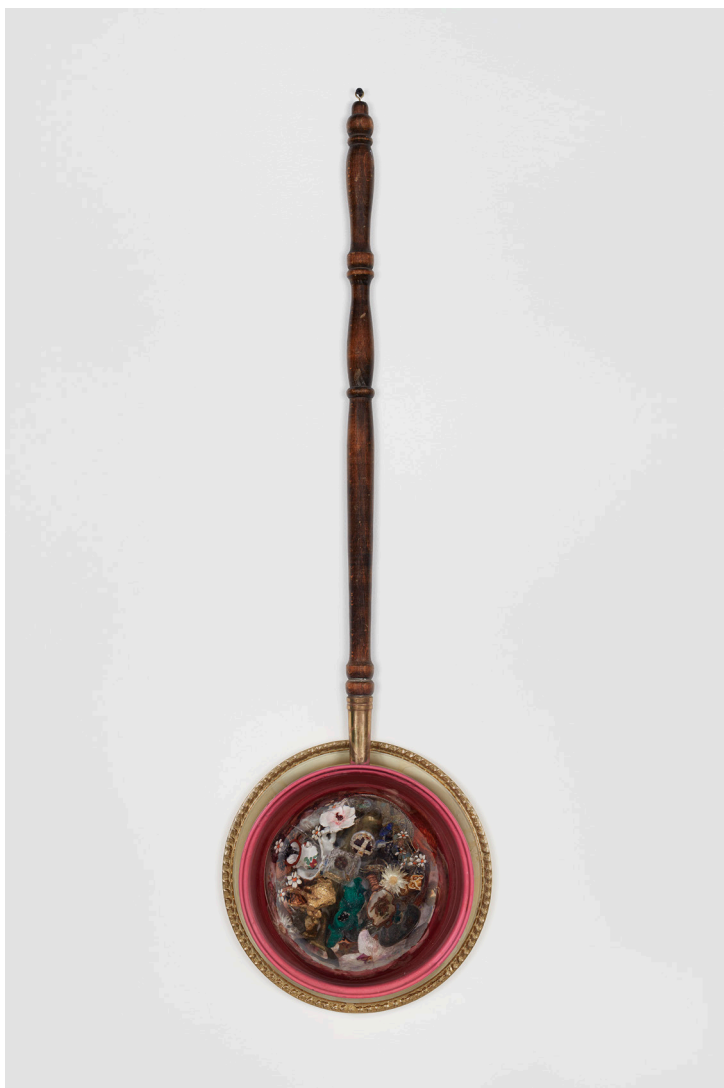

Mixed media sculpture: resin, found objects, imitation copper leaf, enamel paint and spray paint

90 x 78 x 77 cm & 102 x 75 x 74 cm

left: *herdenking III*, 2019
right top: *aspirations*, 2019
right bottom: *kreef*, 2019

Mixed media relief sculpture:
resin, found objects, imitation
copper leaf, enamel paint and
spray paint

36 Ø x 15 cm
50 x 30 x 13 cm
27.5 x 36 x 10 cm

communion, 2019
Mixed media relief sculpture: resin,
found objects, imitation copper leaf,
enamel paint and spray paint
50.5 x 69 x 10 cm

geraniums + petunias, 2019
Mixed media sculpture: resin,
found objects, imitation copper leaf,
enamel paint and spray paint
53 x 57 x 46cm

crane, 2019
Mixed media relief sculpture: resin,
found objects, imitation copper leaf,
enamel paint and spray paint
40 x 73 x 20 cm

graf blomme II, 2019

Mixed media sculpture: resin, found objects, imitation copper and goldleaf, enamel paint and spray paint, marble and brass.

134 x 49 x 52 cm

waterval, 2019
Mixed media relief sculpture: resin,
found objects, imitation copper leaf,
enamel paint and spray paint
135 x 66 x 10 cm